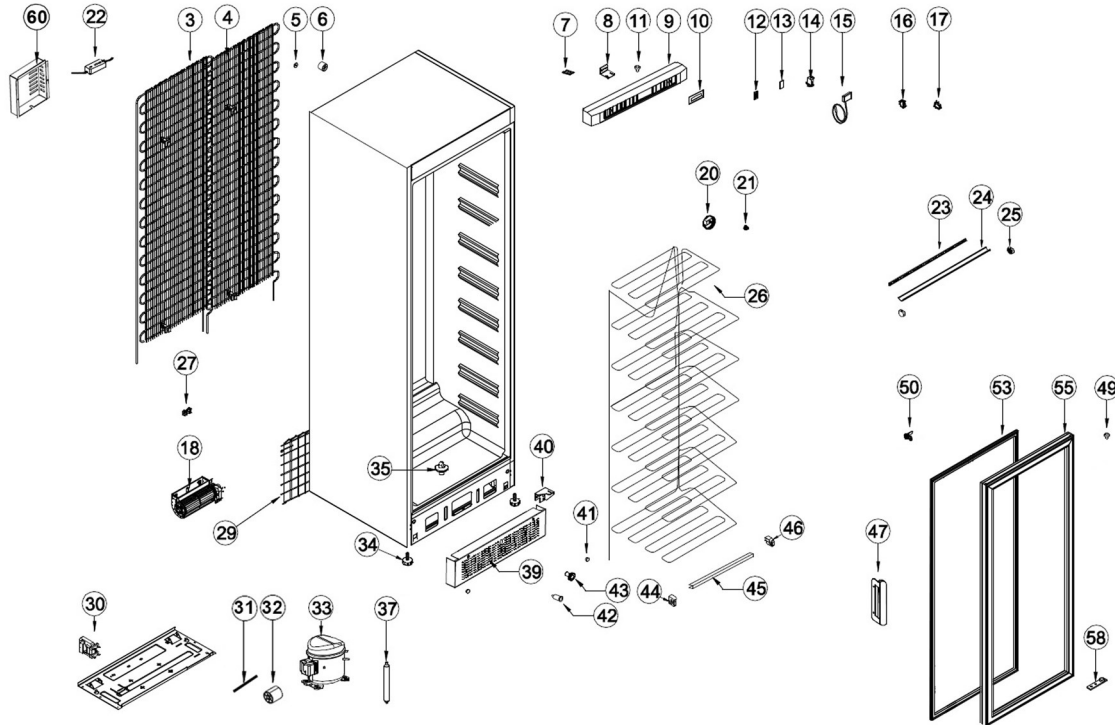

33240 / UFSC370G

TEFCOLD Cool Products Worldwide	Date: 201204
UFSC370G	Rev.: 02
Exploded view	Rev. by: rfj
Drawing no.: